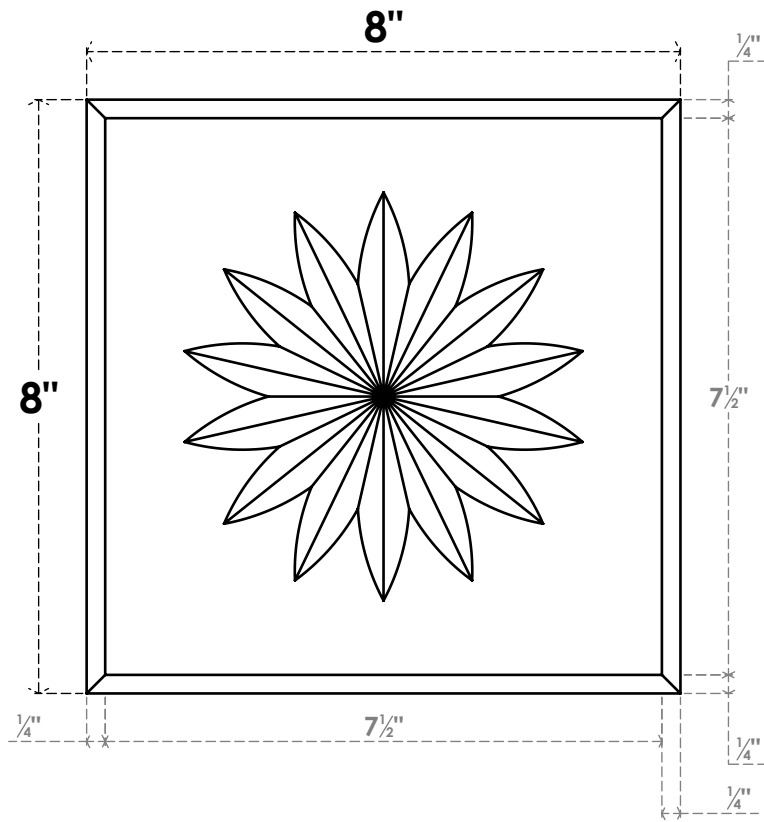

ROSP080X080X100SDG10

8"W X 8"H X 1"P STANDARD SEDGWICK FLOWER ROSETTE WITH BEVELED EDGE, ARCHITECTURAL GRADE PVC

FRONT

SIDE

EKENA MILLWORK
2300 WEST MAIN ST.
CLARKSVILLE, TX 75426
TOLL FREE: 866-607-0453
WWW.EKENAMILLWORK.COM