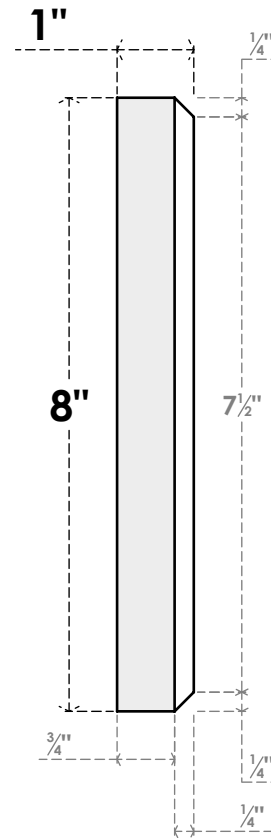

ROSP080X080X100SDG10

8"W X 8"H X 1"P STANDARD SEDGWICK FLOWER ROSETTE WITH BEVELED EDGE, ARCHITECTURAL GRADE PVC

FRONT

SIDE

EKENA MILLWORK
2300 WEST MAIN ST.
CLARKSVILLE, TX 75426
TOLL FREE: 866-607-0453
WWW.EKENAMILLWORK.COM

NOTES

1. INSTALLATION TO BE COMPLETED IN ACCORDANCE WITH MANUFACTURER'S SPECIFICATIONS.
2. DRAWING MAY NOT BE TO SCALE
3. THIS DRAWING IS INTENDED FOR DESIGN AND PLANNING PURPOSES ONLY.
4. ALL INFORMATION CONTAINED HEREIN WAS CURRENT AT THE TIME OF DEVELOPMENT BUT MUST BE REVIEWED AND APPROVED BY THE PRODUCT MANUFACTURER TO BE CONSIDERED ACCURATE.
5. ARCHITECTURAL GRADE PVC PRODUCTS ARE MADE FROM EXPANDED CELLULAR PVC AND COME NATURALLY WHITE BUT MAY BE PAINTED